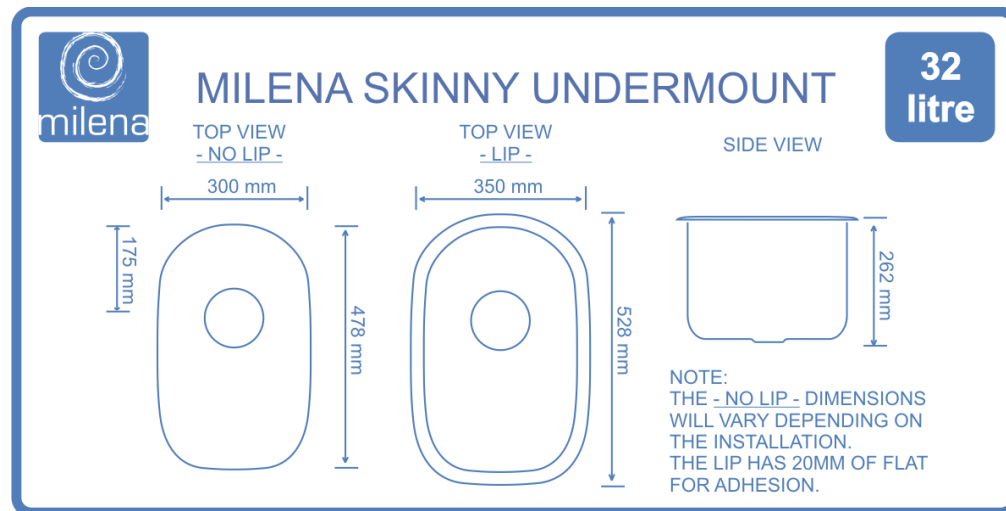

Our hugely popular Skinny Mini Range now includes a Undermount
Milena – Skinny Undermount – 32L Stainless Steel
MUT-32SS

MUT-32SS

NOTE: Shown with Lip - This is usually hidden under Bench-Top.

Includes 90mm Basket Waste and Installation Instructions.

Milena Code	System Description	Barcode (GTIN)
MUT-32SS	MILENA SKINNY UNDERMOUNT TUB - 32L S/S	9315528020050

Fitted "Bowl" Dimensions	Carton Dimensions	Carton Weight
300X478X262 mm	375X555x320 mm	4 Kg

Pricing: Same as MIT-32MS & MIT-32MSNB
(Including for Quantity Breaks)